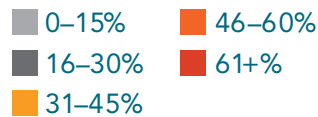

Campuses Served by InterVarsity / Total Campuses*

772 campuses are currently served by InterVarsity.

Percentages Served

*Represents all campuses with any InterVarsity activity. InterVarsity campus counts based on 2018-2019 Annual Field Report data. Includes Nurses Christian Fellowship chapters, thus increasing the counts in some underserved states with fewer undergraduate chapters. Total number of campuses with 1,000+ students in each state is based on 2018 "Every Campus" list, as defined in the 2018-2022 Strategic Plan.