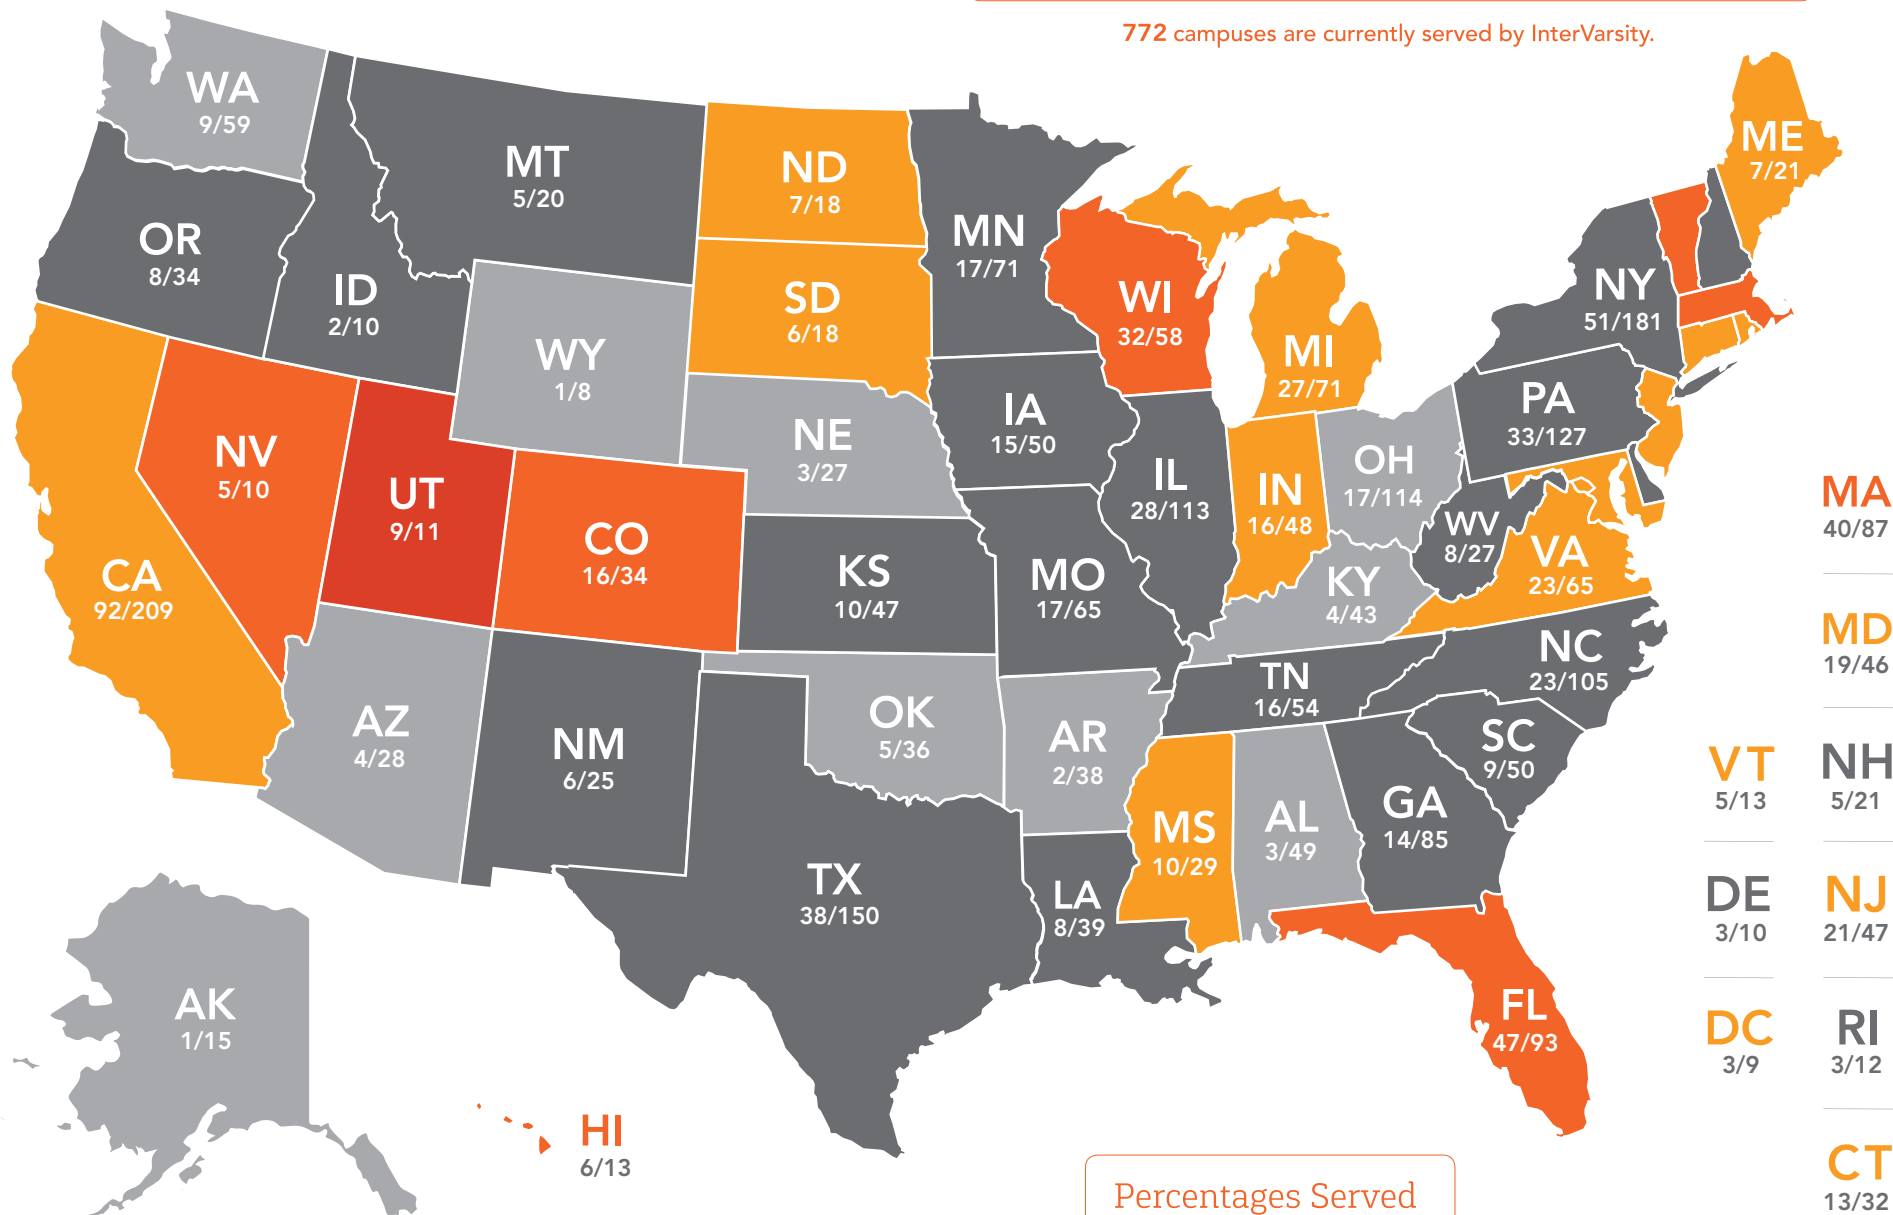

Campuses Served by InterVarsity / Total Campuses*

772 campuses are currently served by InterVarsity.

Percentages Served

*Represents all campuses with any InterVarsity activity. InterVarsity campus counts based on 2018-2019 Annual Field Report data. Includes Nurses Christian Fellowship chapters, thus increasing the counts in some underserved states with fewer undergraduate chapters. Total number of campuses with 1,000+ students in each state is based on 2018 "Every Campus" list, as defined in the 2018-2022 Strategic Plan.