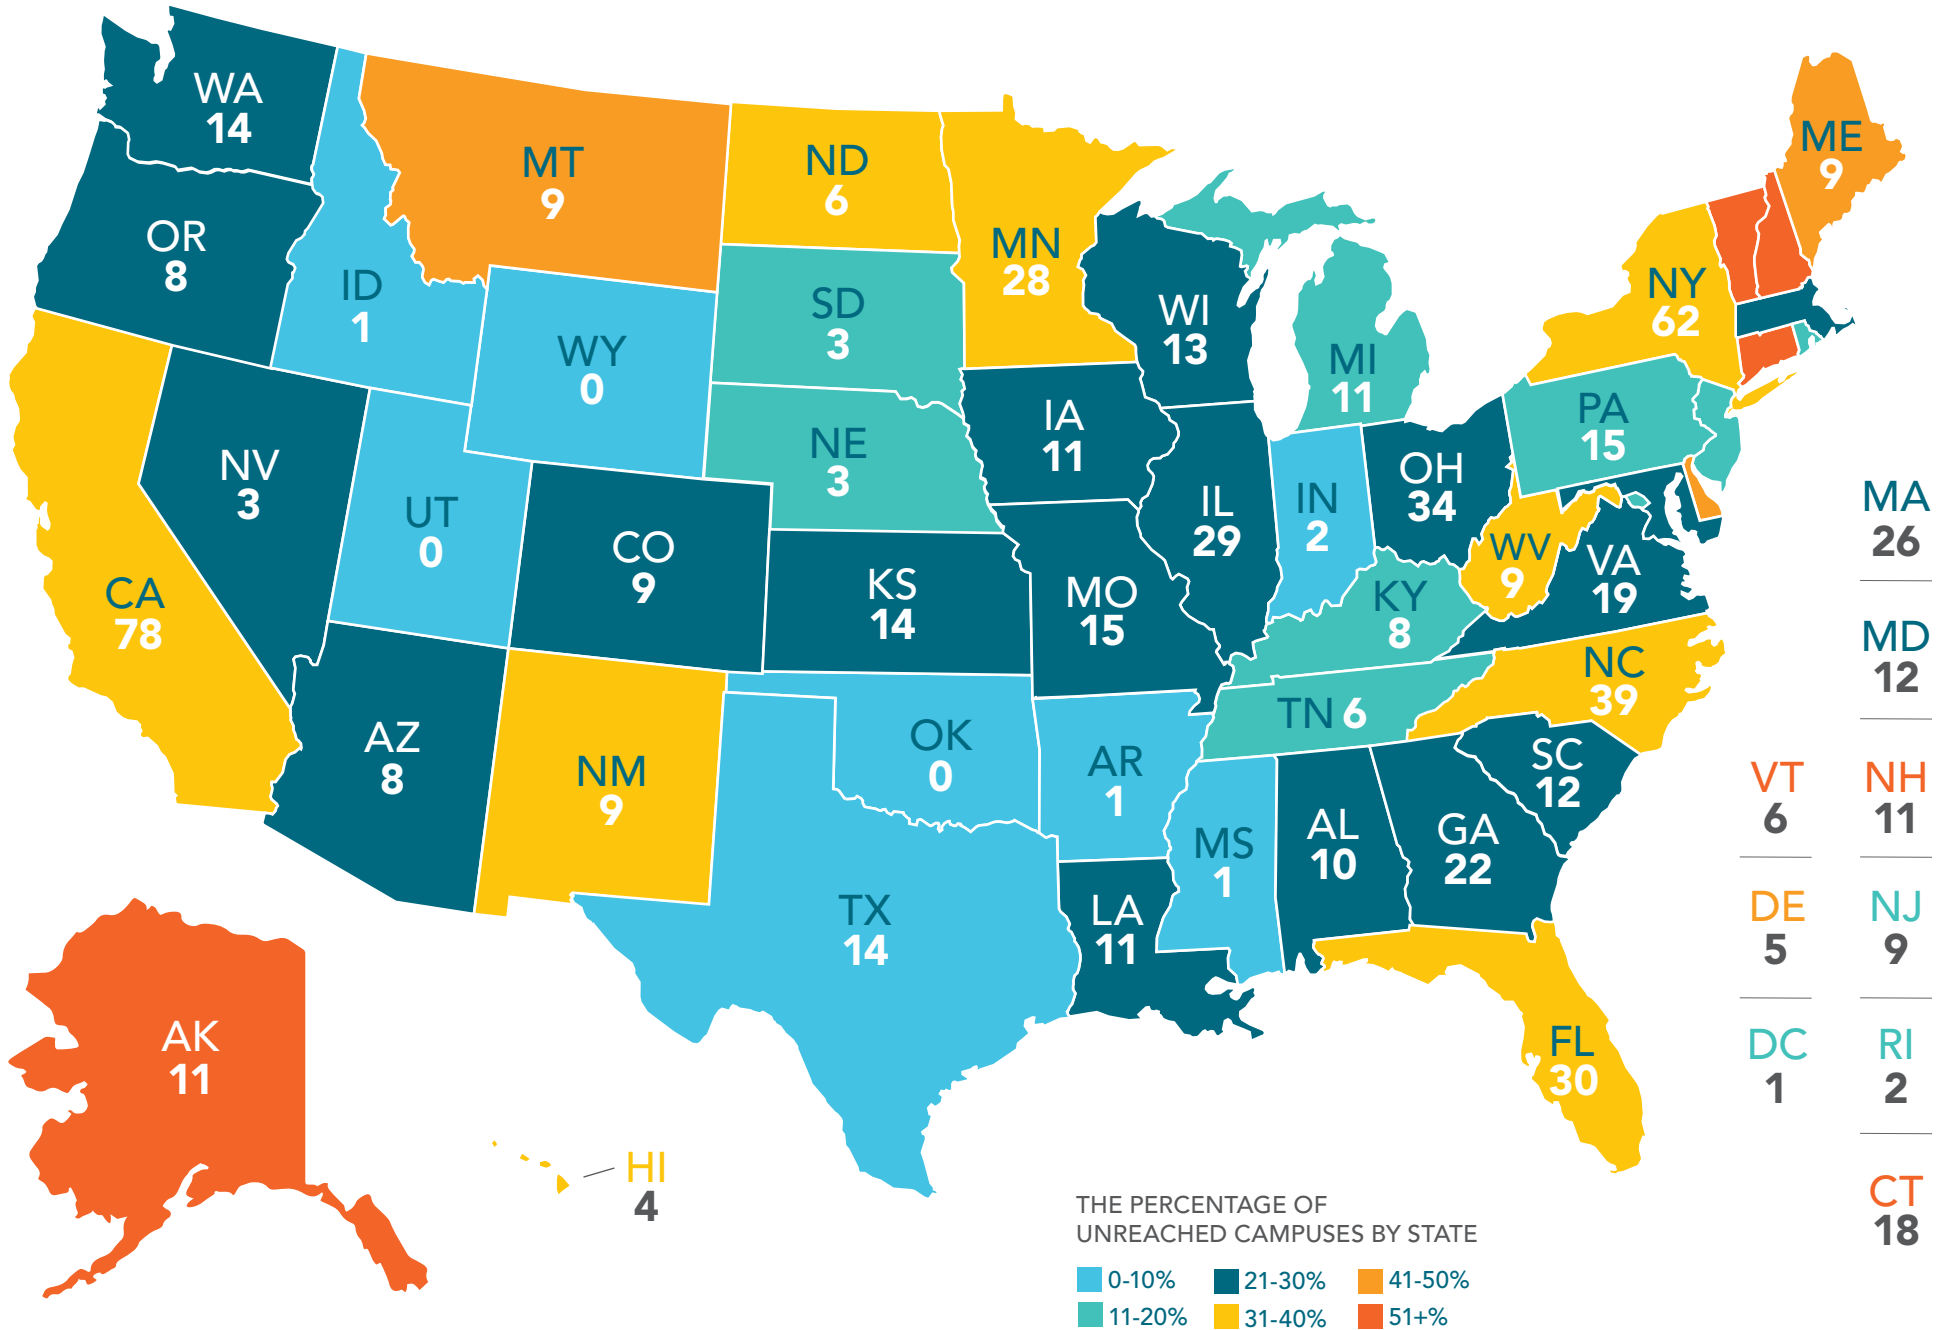

UNREACHED CAMPUSES

CAMPUSES WITH NO KNOWN MINISTRY

THE PERCENTAGE OF UNREACHED CAMPUSES BY STATE

- 0-10%
- 11-20%
- 21-30%
- 31-40%
- 41-50%
- 51+%

*Based on 2024 everycampus data for the 2030 Calling included campus list