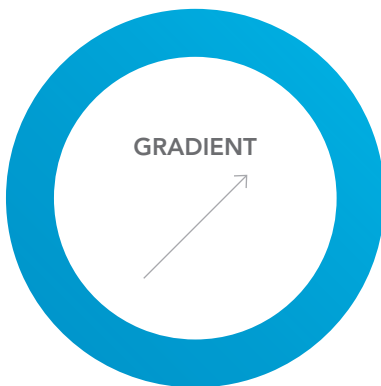

PNG = Portable Network Graphic: works best in digital format, has a transparent background (rather than a white box around it), retains crispness better than a JPG.

SOUTHEAST ASIAN COLOR PALETTE & PATTERN

MANUSCRIPT
PINK SHADE

Pantone 221
C31 M100 Y53 K21
R149 G26 B74
HEX 951A4A

FIYA GOLD

Pantone 7548
C0 M23 Y100 K0
R255 G198 B11
HEX FFC60B

HOPEFUL BLUE
SHADE

Pantone 639
C100 M20 Y10 K0
R0 G148 B201
HEX 0094C9

MANUSCRIPT PINK

Pantone 214
C13 M100 Y36 K0
R212 G23 B105
HEX 48C1E1

GRADIENT

C100 M20 Y10 K0
R0 G148 B201
HEX 0094C9

C73 M0 Y0 K5
R0 G181 B231
HEX 00B5E7

Example of color palette used in pattern

Gradient should always be used in an upward/right direction—east, north, or northeast. Do not use the gradient in a radial (circular) direction.